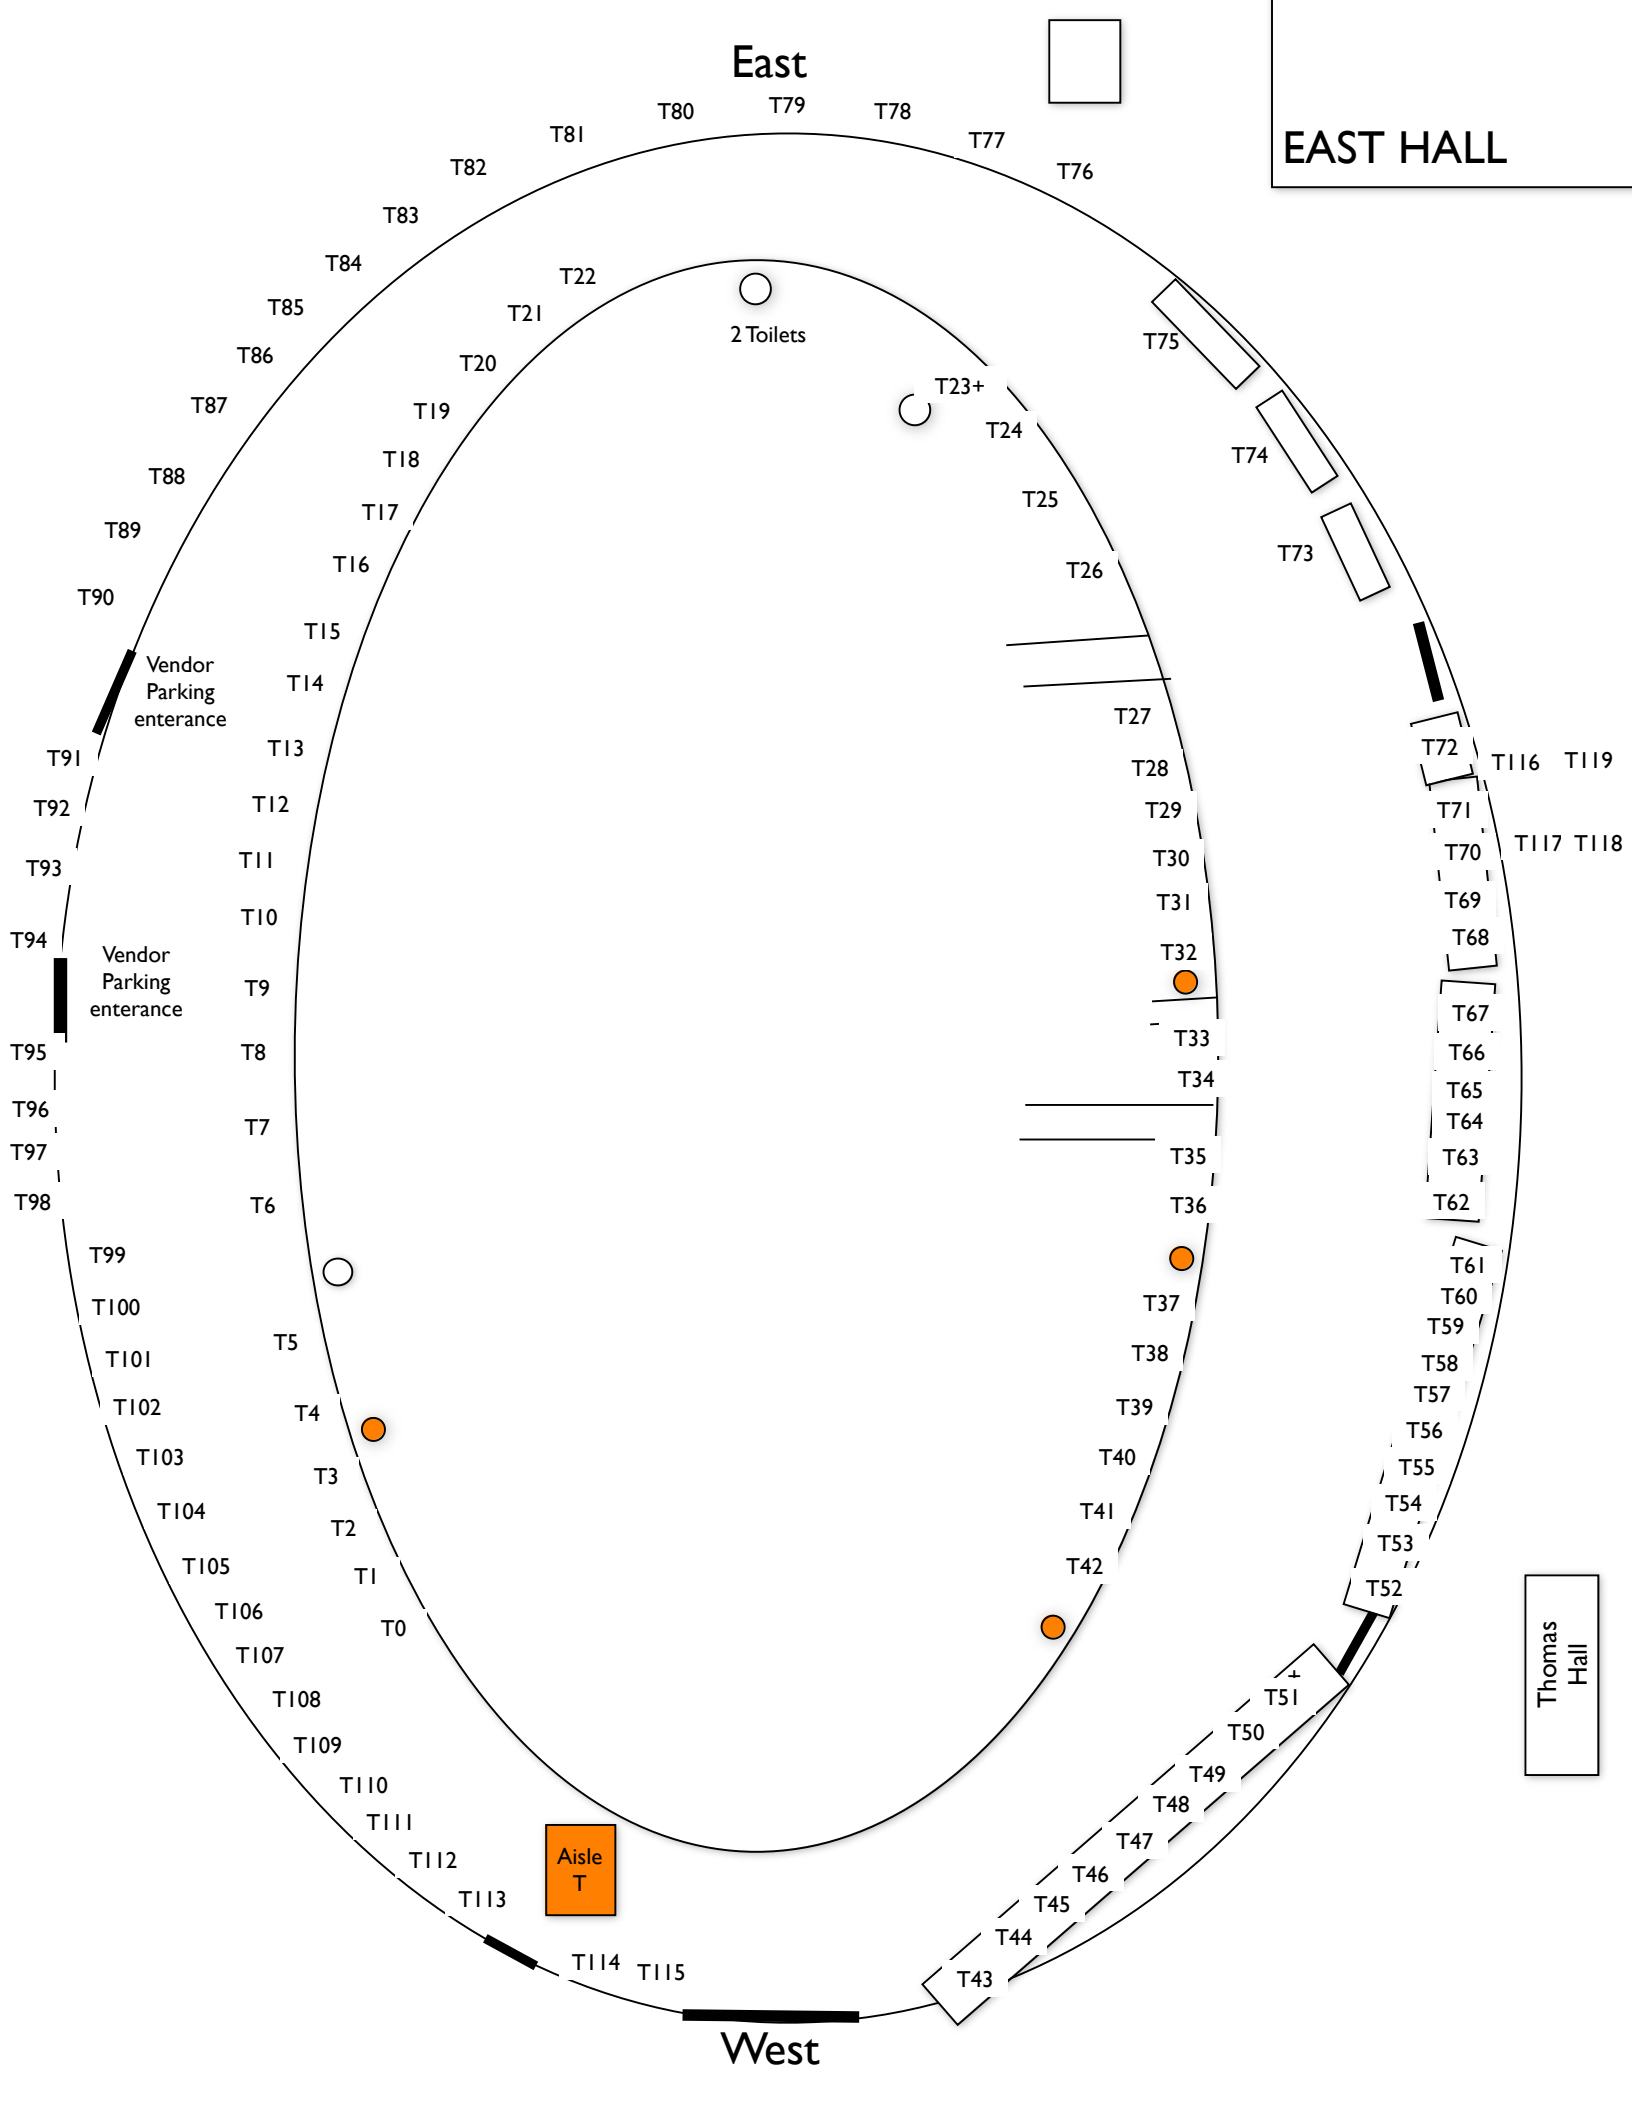

East

EAST HALL

West

Thomas Hall

Aisle T

Vendor Parking entrance

Vendor Parking entrance

2 Toilets

T23+